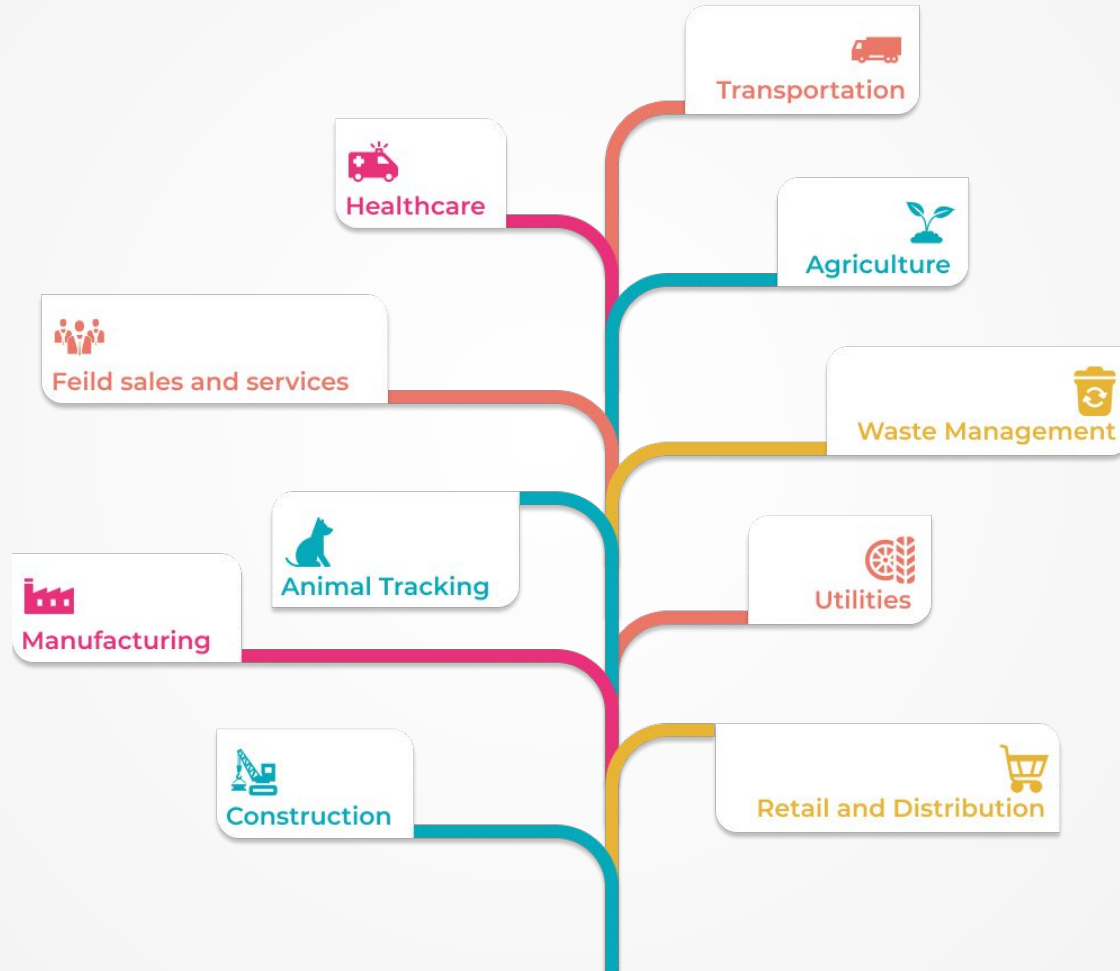

Industries

And many more...