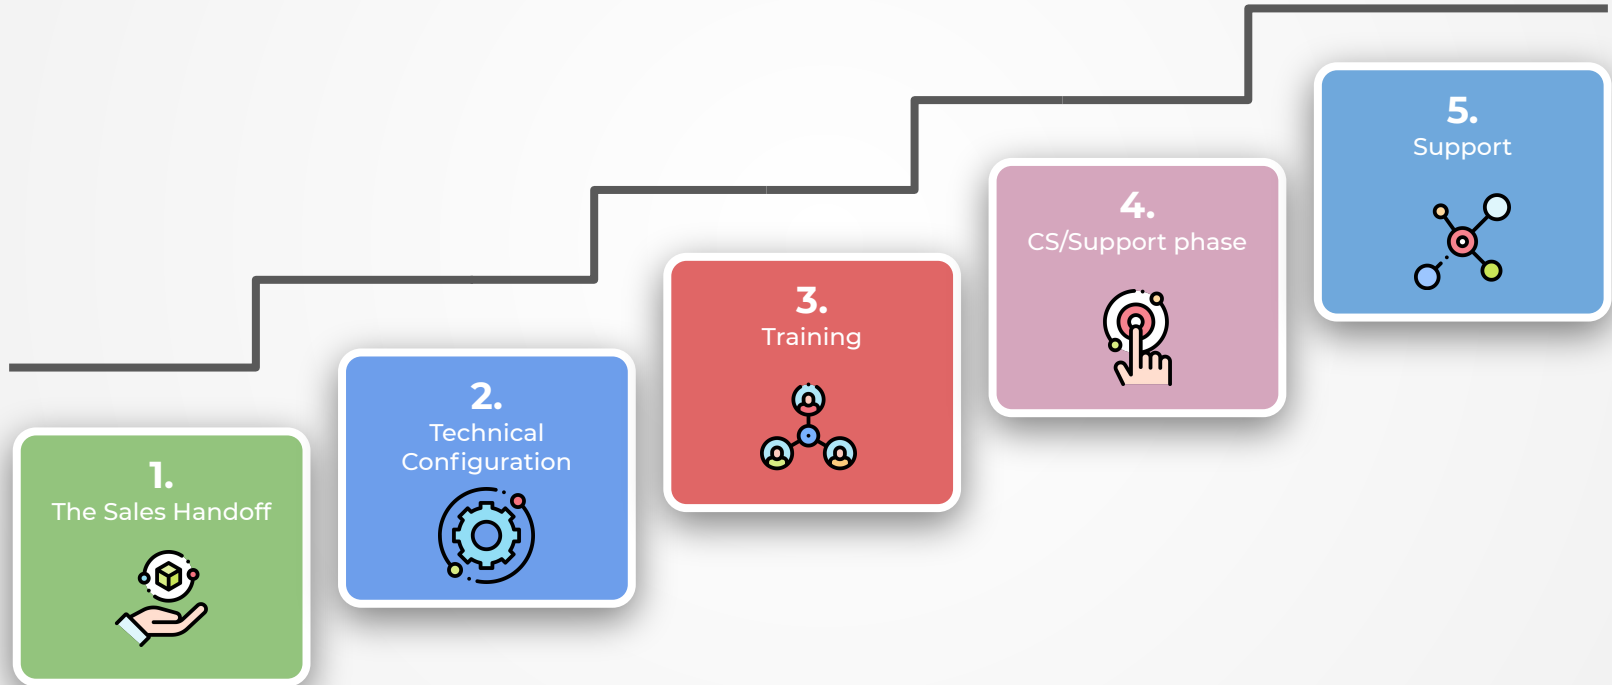

2014

Our two major products Vehicle Tracking System (VTS) and Flitrack were developed and released into the market.

2020

Our consumer segment product Trakzee Mini was live.

2017

Trakzee, our next generation VTS was designed and market ready.

2021

Cloud based Energy Management System to be released in June

Customer Success / Support Engine

Focus Areas

Use Cases

Facilitating Fleet operations

- ★ Tour/Trip Tracking LBS Solution
- ★ Virtual GPS Device
- ★ CAN/OBD based fuel
- ★ Consignment Tracking
- ★ Tire Inventory
- ★ Trip Classification
- ★ Route Optimization
- ★ Driver Rating
- ★ Announcement
- ★ Base location configuration
- ★ Inventory

Safety Driven

- ★ 108 /102 Ambulance
- ★ AIS 140 Command center
- ★ Driver Safety Scorecard
- ★ Worker Taskeye
- ★ Driver Shift Management
- ★ Patrolmen Management
- ★ Student/Employee Pickup and drop
- ★ Ecosystem Safety (Near Proximity)
- ★ Healthcare Equipment Tracking